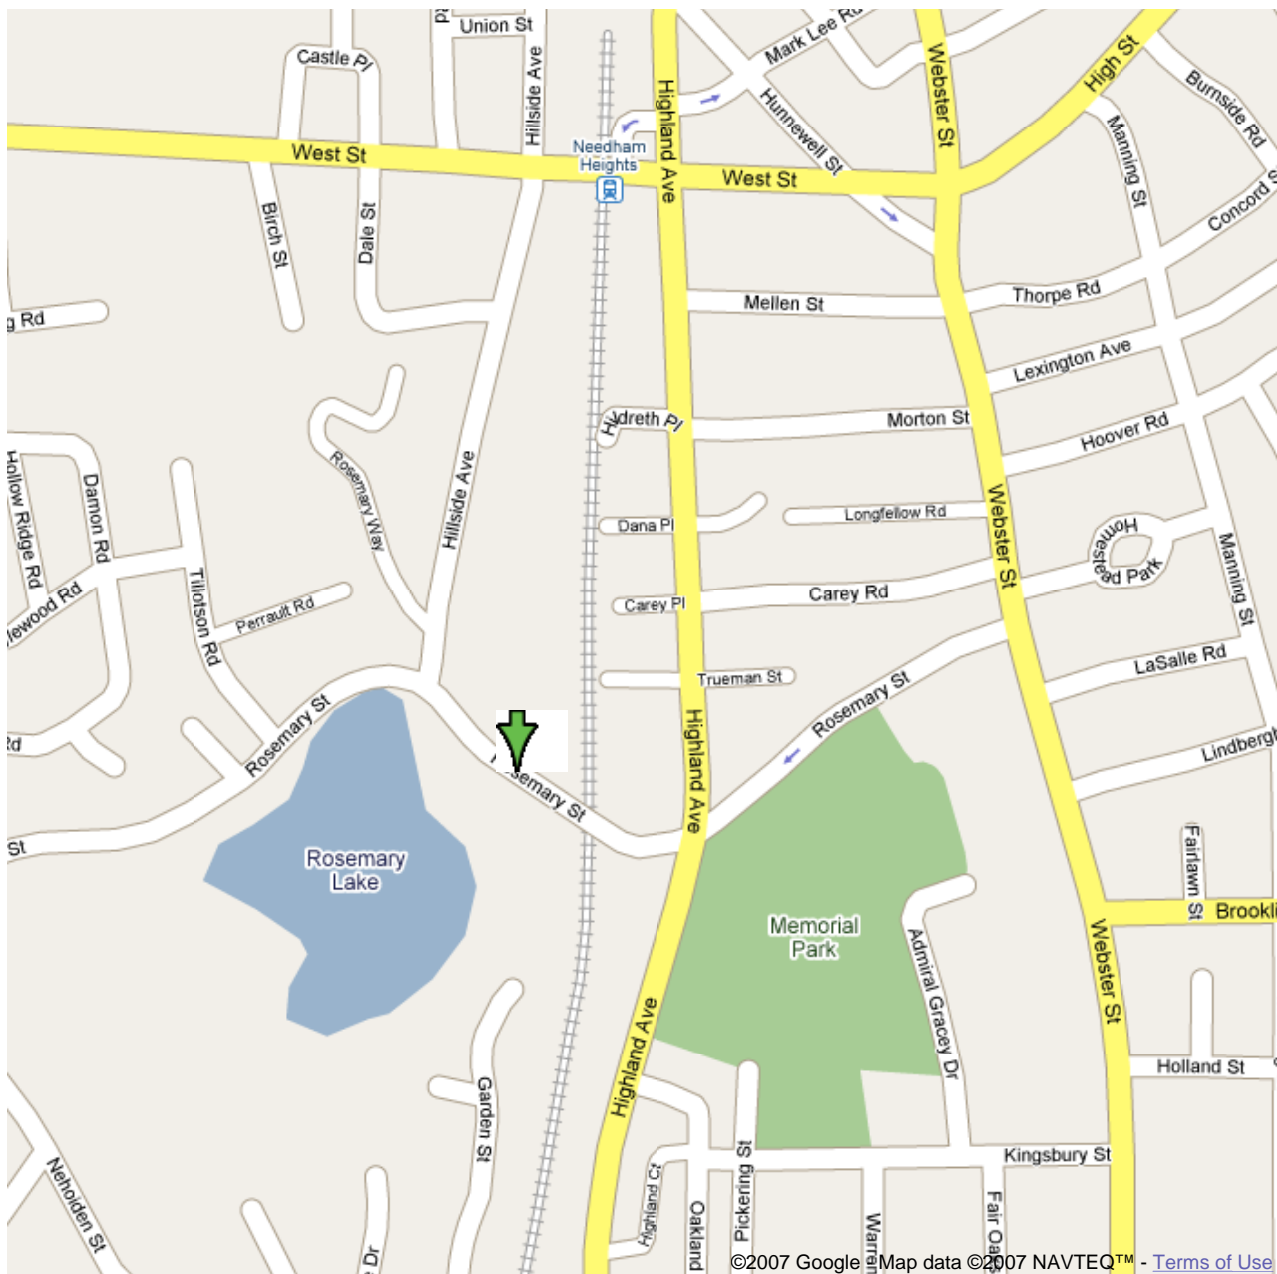

Address **145 Rosemary St**  
**Needham Heights, MA**  
**02494**

Notes Richard Endlar Ins Agency

©2007 Google Map data ©2007 NAVTEQ™ - [Terms of Use](#)